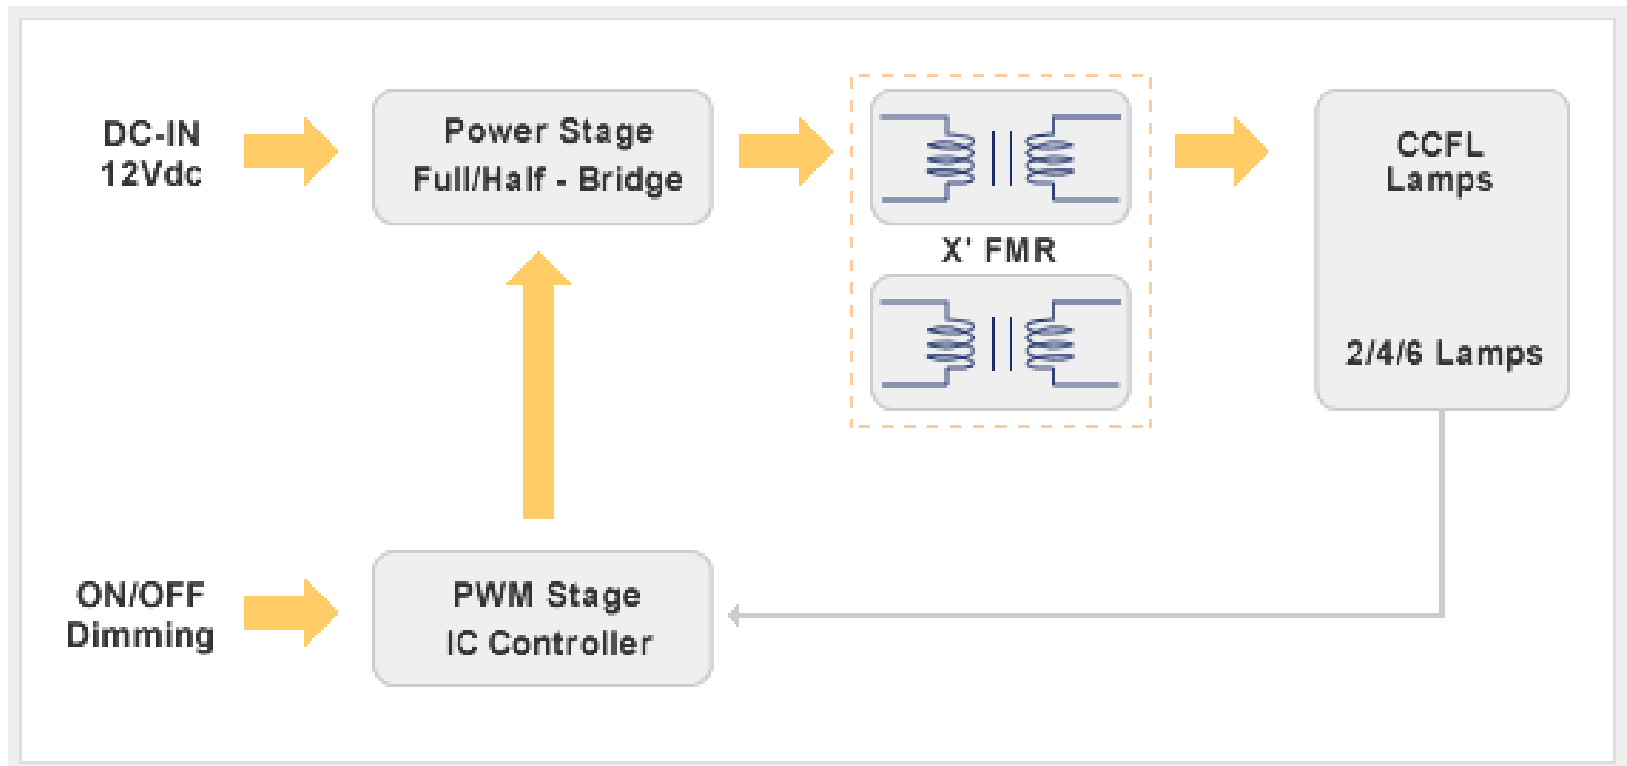

LCD MNT Inverter 15 ~ 24 " size

- Block Diagram

LCD TV Inverter 24 ~ 65 " size
• Block Diagram

NB Inverter 7 ~ 17 " size

- Block Diagram