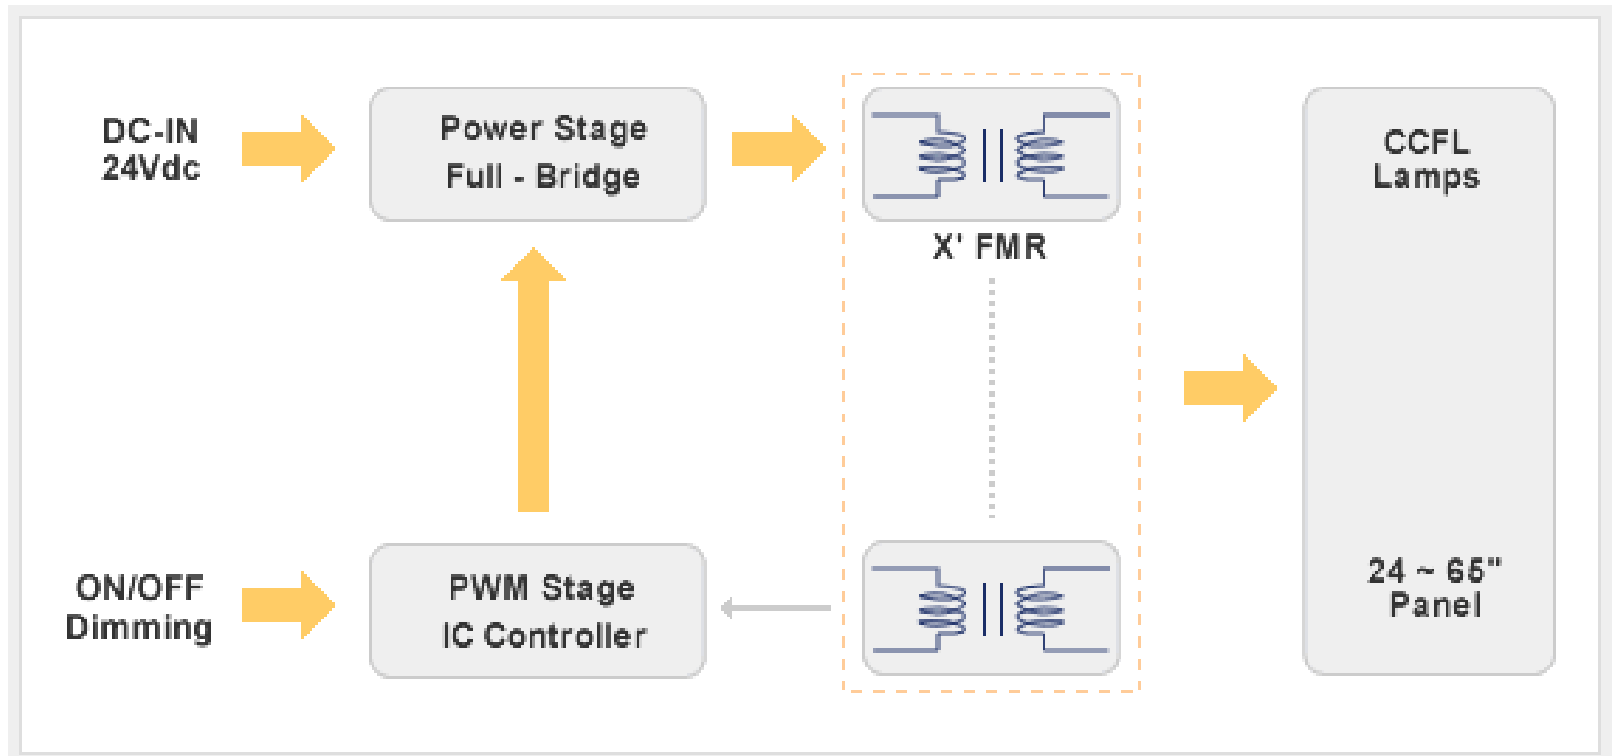

LCD MNT Inverter 15 ~ 24 " size

- Block Diagram

LCD TV Inverter 24 ~ 65 " size
• Block Diagram

NB Inverter 7 ~ 17 " size

- Block Diagram